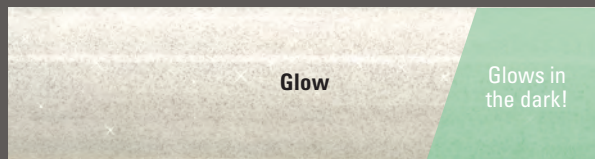

SHROUD COLORS

COLOR INLAYS

NOTE— Color inlays are only available with the Black shroud color.

*Available on select models

FRAME COLORS

HIGH GLOSS COLORS

Aztec Gold

Candy Red

Rootbeer

Black

Electric Blue

Sparkle Silver

Black Cherry

Evergreen

Sunrise Orange

Black Opal

Glow

Glow in the dark!

Yellow

Blue Opal

Green Apple

Gloss White

Available on 5^R, 7^R, Nitrum, and Xenon²

Candy Blue

Hot Sparkle Pink

Bead Blast

Available on 7^R, Nitrum, and Xenon²

Candy Purple

Mauve Pink

MATTE FINISH COLORS

Titanium Color Paint

Matte Black