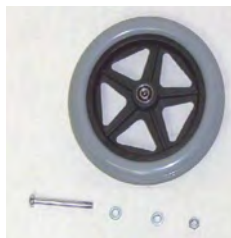

Folding Mechanism  
Shoulder Bolt Set  
G07889SBS

Frame Pivot Bolt Set  
G07889FPBS

Grip  
G222-0926

Hub Cap Set  
G07889HCS

Knob & Bolt Handle Adjust  
G222-0913

Seat  
G222-0917

Wheel, Front  
G222-0933

Wheel, Rear  
G222-0934