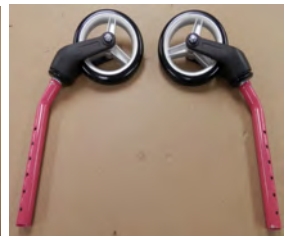

Cup Holder  
**WCACUP**

Seat Assembly with Hardware  
**MDS86835SWT**

Wheel, Front  
**MDS86835SHEFW**

Wheel, Front Assembly  
(Includes Fork)  
**MDS86835HESFWA**

Wheel, Hub Cap Set  
**MDS86825SLHCS**

Wheel, Rear  
**MDS86835SHERW**