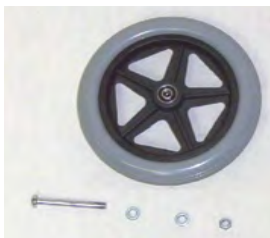

Wheel, Front
G222-0933