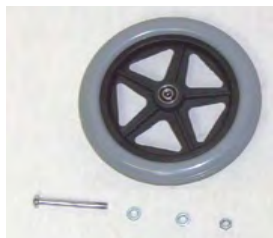

Folding Mechanism  
Shoulder Bolt Set  
G07890SBS

Frame Pivot Bolt Set  
G07890FPBS

Grip  
G222-0926

Hub Cap Set  
G07890HCS

Knob & Bolt Handle Adjust  
G222-0913

Seat  
G222-0928

Wheel, Front  
G222-0933

Wheel, Rear  
G222-0934