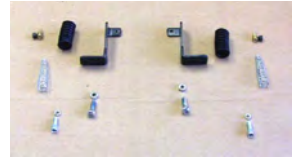

# Envoy 460

G07886G, G07886RD, G07886GD, G07886S, G07886P

Backrest  
G222-0914

Basket  
G07813

Brake Cable Assembly  
(pair) G07886BRK

Screw Set, Brake Handle  
MDSBRKHNDLSCR

Brake Shoe & Hardware  
G222-0918