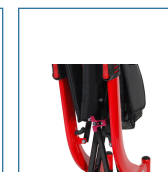

Nitro Aluminum Rollator, 10" Casters

HCPCS:

FIGURE A

FIGURE B

FIGURE C

FIGURE D

FIGURE E

FIGURE F

FIGURE G

FIGURE H

- Attractive, Euro-style design
- Brake cable inside frame for added safety
- Handle height easily adjusts with unique push button (Figure A)
- Back support height easily adjusts with tool-free thumb screw (Figure B)
- Caster fork design enhances turning radius
- Large 10" front casters allow optimal steering and rolling comfort
- Easily folds with one hand to ultra-compact size for storage (Figure C)
- Handle is located on seat
- Plastic clip holds the Nitro closed when frame is folded (Figure D)
- Cross-brace design allows for side-to-side folding and added stability
- Seat is durable and comfortable (Figure E)
- Handsome and removable zippered storage bag Unique bag attachment keeps bag securely in place when rollator is open or folded (Figure F)
- Lightweight, aluminum frame
- Comes in retail box

PRODUCTS

Description

RTL10266	Nitro Aluminum Rollator, 10" Casters, EA
RTL10266BK	Nitro Aluminum Rollator, 10" Casters, EA
RTL10266WT	Nitro Aluminum Rollator, 10" Casters, EA

SPECIFICATIONS

Description

5 Year Limited Warranty	(brake and handle housing)
Carton Shipping Weight	21.5 lbs.
Handle Height	33.5" - 38.25"
Seat Dimensions	18" (W) x 20.5" (H) x 10" (D)
Unit Dimensions	23" (W) x 27.75" (L)
Warranty Limited Lifetime	(frame)
Weight	17.5 lbs.
Weight Capacity	300 lbs