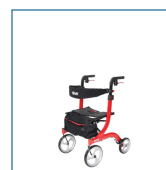

Nitro Aluminum Rollator, 10" Casters

HCPCS:

FIGURE A

FIGURE B

FIGURE C

FIGURE D

FIGURE E

FIGURE F

FIGURE G

FIGURE H

- Attractive, Euro-style design
- Brake cable inside frame for added safety
- Handle height easily adjusts with unique push button (Figure A)
- Back support height easily adjusts with tool-free thumb screw (Figure B)
- Caster fork design enhances turning radius
- Large 10" front casters allow optimal steering and rolling comfort
- Easily folds with one hand to ultra-compact size for storage (Figure C)
- Handle is located on seat
- Plastic clip holds the Nitro closed when frame is folded (Figure D)
- Cross-brace design allows for side-to-side folding and added stability
- Seat is durable and comfortable (Figure E)
- Handsome and removable zippered storage bag Unique bag attachment keeps bag securely in place when rollator is open or folded (Figure F)
- Lightweight, aluminum frame
- Comes in retail box

PRODUCTS

Description

RTL10266	Nitro Aluminum Rollator, 10" Casters, EA
RTL10266BK	Nitro Aluminum Rollator, 10" Casters, EA
RTL10266WT	Nitro Aluminum Rollator, 10" Casters, EA

SPECIFICATIONS

Description

5 Year Limited Warranty	(brake and handle housing)
Carton Shipping Weight	21.5 lbs.
Handle Height	33.5" - 38.25"
Seat Dimensions	18" (W) x 20.5" (H) x 10" (D)
Unit Dimensions	23" (W) x 27.75" (L)
Warranty Limited Lifetime	(frame)
Weight	17.5 lbs.
Weight Capacity	300 lbs