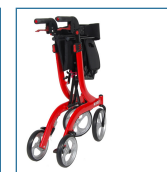

Nitro Aluminum Rollator, 10" Casters

HCPCS:

FIGURE A

FIGURE B

FIGURE C

FIGURE D

FIGURE E

FIGURE F

FIGURE G

FIGURE H

- Attractive, Euro-style design
- Brake cable inside frame for added safety
- Handle height easily adjusts with unique push button (Figure A)
- Back support height easily adjusts with tool-free thumb screw (Figure B)
- Caster fork design enhances turning radius
- Large 10" front casters allow optimal steering and rolling comfort
- Easily folds with one hand to ultra-compact size for storage (Figure C)
- Handle is located on seat
- Plastic clip holds the Nitro closed when frame is folded (Figure D)
- Cross-brace design allows for side-to-side folding and added stability
- Seat is durable and comfortable (Figure E)
- Handsome and removable zippered storage bag Unique bag attachment keeps bag securely in place when rollator is open or folded (Figure F)
- Lightweight, aluminum frame
- Comes in retail box

PRODUCTS

Description

RTL10266	Nitro Aluminum Rollator, 10" Casters, EA
RTL10266BK	Nitro Aluminum Rollator, 10" Casters, EA
RTL10266WT	Nitro Aluminum Rollator, 10" Casters, EA

SPECIFICATIONS

Description

5 Year Limited Warranty	(brake and handle housing)
Carton Shipping Weight	21.5 lbs.
Handle Height	33.5" - 38.25"
Seat Dimensions	18" (W) x 20.5" (H) x 10" (D)
Unit Dimensions	23" (W) x 27.75" (L)
Warranty Limited Lifetime	(frame)
Weight	17.5 lbs.
Weight Capacity	300 lbs