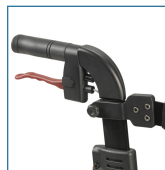

## Nitro HD Rollator

HCPCS:

FIGURE A

FIGURE B

FIGURE C

FIGURE D

FIGURE E

- Attractive, Euro-style design
- Brake cable inside frame for added safety (A)
- Handle height easily adjusts with unique push button
- Unique suspension system for support and comfort (B)
- Back support height easily adjusts with tool-free thumb screw
- Caster fork design enhances turning radius (C)
- Large 10" front casters allow optimal steering and rolling comfort (C)
- Easily folds with one hand to ultra-compact size for storage (D)
- Under seat locking mechanism holds the Nitro closed when frame is folded (E)
- Cross-brace design allows for side-to-side folding and added stability
- Seat is durable and comfortable (F)
- Handsome and removable zippered storage bag with unique attachment to keep bag securely in place when Nitro is open or folded
- Lightweight, aluminum frame

### PRODUCTS

	Description
10266HD-BK	HD Nitro Rollator, Black, 1/ea

### SPECIFICATIONS

	Description
Handle Height	36" - 41"
Seat Dimensions	23" (W) x 10" (D)
Seat Height	23.5"
Unit Dimensions	28" (L) x 28.25" (W)
Warranty	Frame: Limited Lifetime   Brake Handle and Housing: 5 Years
Weight	23 lbs
Weight Capacity	450 lbs